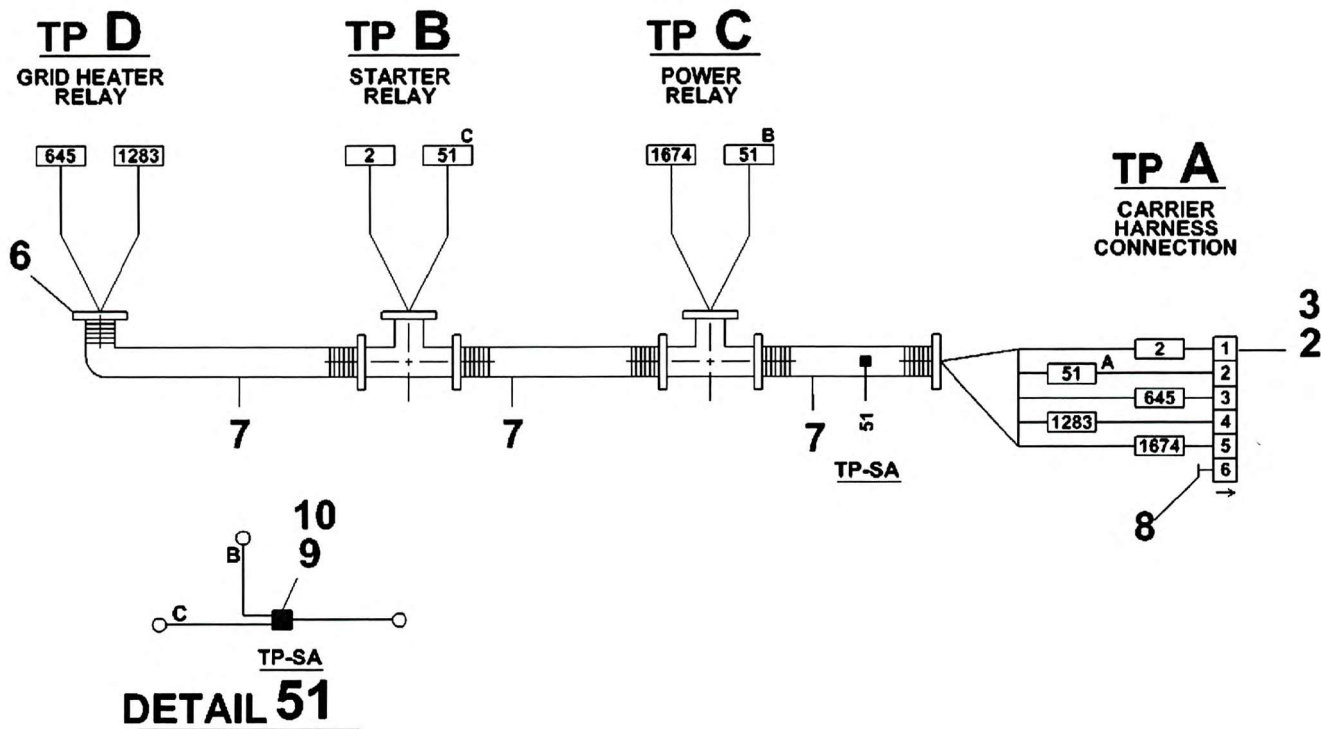

Manitowoc Cranes

WIRE CHART									
WIRE NO	COLOR	SAE SIZE	LENGTH	TP	B/M ITEM NO	REMARKS	TP	B/M ITEM NO	REMARKS
			TOT IN						
2	WHITE	16	15	B	5	---	A	4	---
51A	WHITE	16	4	SA	STRIP	SEE DETAIL	A	4	---
51B	WHITE	16	9	C	5	---	SA	STRIP	SEE DETAIL
51C	WHITE	16	13	B	5	---	SA	STRIP	SEE DETAIL
645	WHITE	16	19	D	5	---	A	4	---
1283	WHITE	16	21	D	5	---	A	4	---
1674	WHITE	16	11	C	5	---	A	4	---